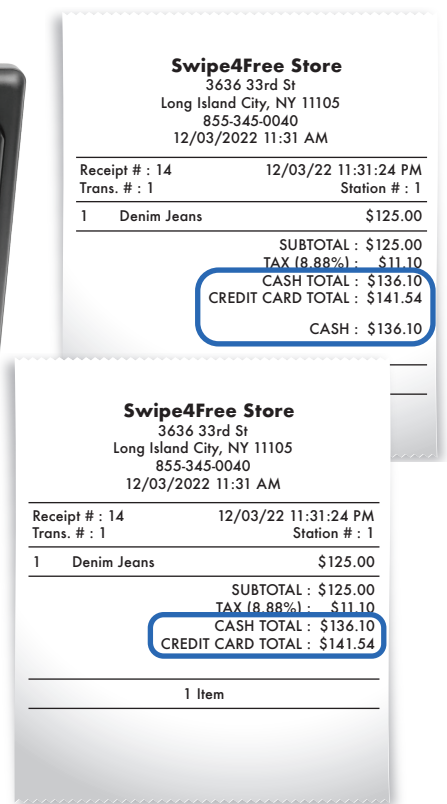

Printed Receipts

Restaurant Benefits

- Table Mapping
- Anti-Theft utility detects over 20 different types of theft
- Audit list that shows every action taken by employees
- Flexible tip processing and sharing
- Detailed and customizable drawer in/out reports
- Custom tailored display packages for all restaurant types
- Reservation system that texts customers when table is ready
- Customer self wait-list sign up system
- Optional pay at the table service
- Easy to use delivery management system with maps
- Create price, shelf, item, promotion labels and flyers
- Customer management including in-house accounts
- Optional satisfactory survey with coupons on receipt

Retail Benefits

- EBT enabled
- Anti-Theft utility detects over 20 different types of theft
- Convenient daily, weekly & monthly sales lookup
- Supports multiple languages and currencies
- Automatic purchase order generation
- Batch processing quickly applies changes to all items
- Different pricing for vendors - useful in wholesale
- Employee setup, security, payouts, payroll, and time clock
- Manage vendors, customers, and account receivables
- Send text/email marketing messages with photos
- Track effectiveness of marketing campaigns
- Uses A.I. to predict items customers might like
- Print price tag & shelf tag labels with one click

Contact Us Today to Learn More!

Name Number Email